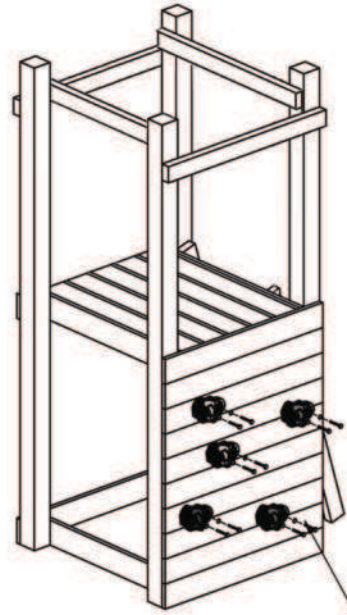

Montageanleitung MIA- Kletterturm

TJ TETZNER & JENTZSCH
MEIN HAUS. MEIN GARTEN.

ART. NR. 22312

Nr		Pcs
A	 5,0 x 120mm	4
B	 5,0 x 70mm	140
C	 5,0 x 50mm	56
D	 5,0 x 20mm	2
E	 8,0 x 140mm	2
F	 10,0 x 150mm	2
G		2
H		2

!!! x2

12
x2

12
x12

N x5

L x6

I x2

J x2

F x2