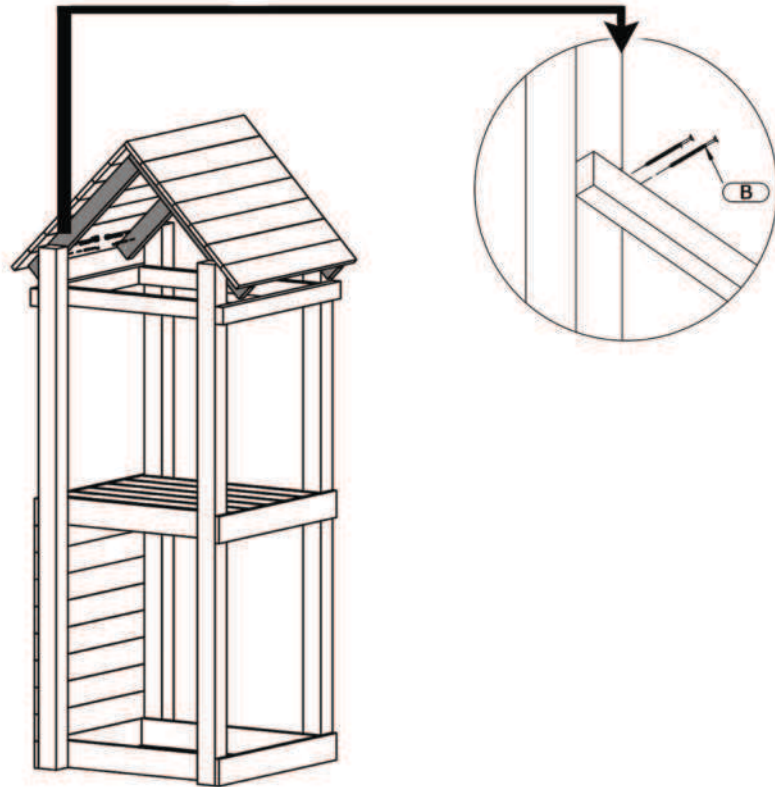

Montageanleitung MIA- Kletterturm

TJ TETZNER & JENTZSCH
MEIN HAUS. MEIN GARTEN.

ART. NR. 22312

Nr		Pcs
A	 5,0 x 120mm	4
B	 5,0 x 70mm	140
C	 5,0 x 50mm	56
D	 5,0 x 20mm	2
E	 8,0 x 140mm	2
F	 10,0 x 150mm	2
G		2
H		2

!!! x2

12
x2

12
x12

N x5

L x6

I x2

J x2

F x2